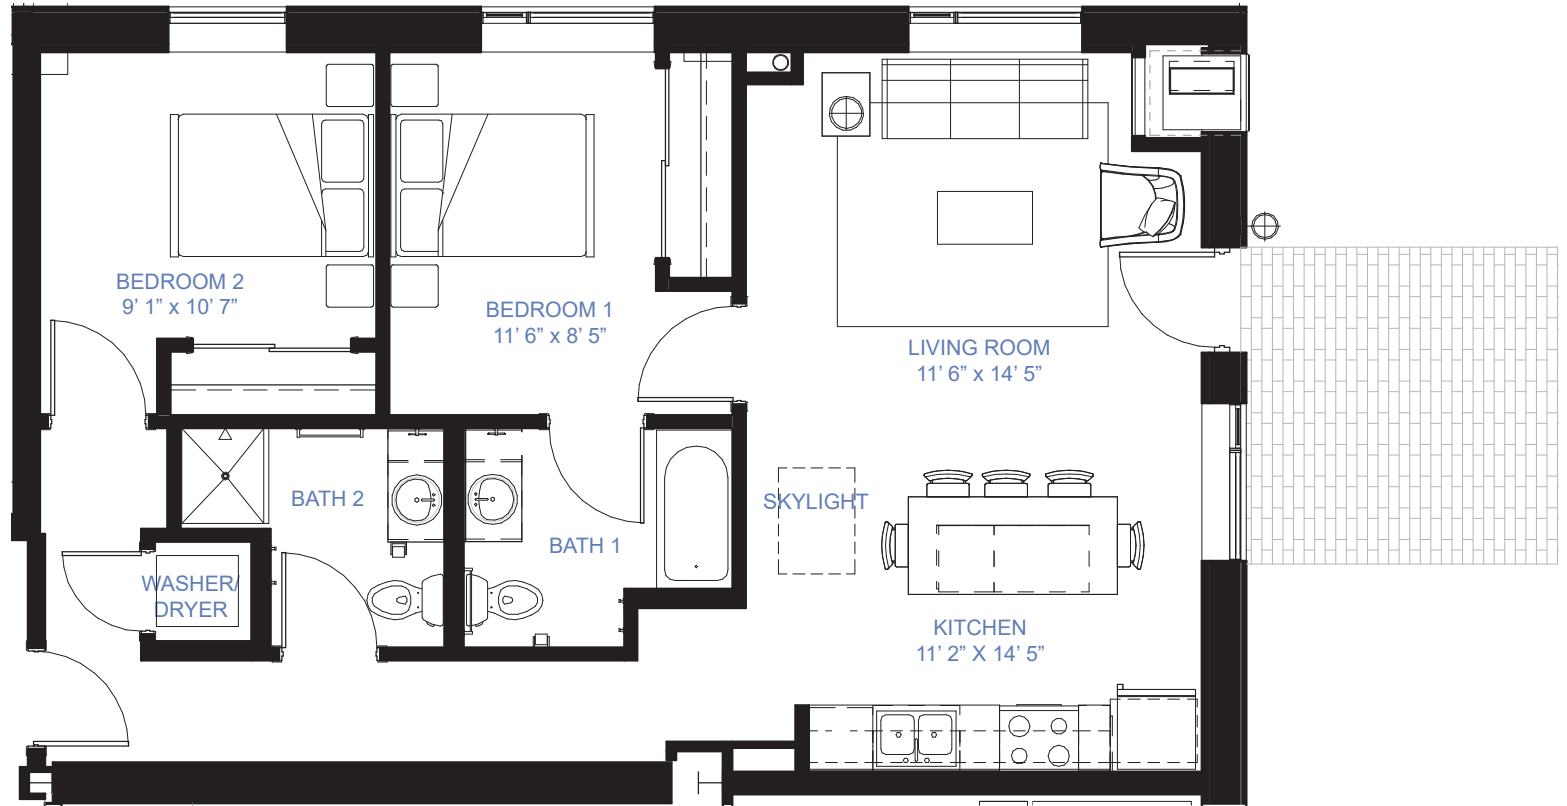

Residence B-5  
1st Floor

932 sf  
2 Bedrooms  
2 Baths  
Private Terrace

A Fine Associates  
Managed Property