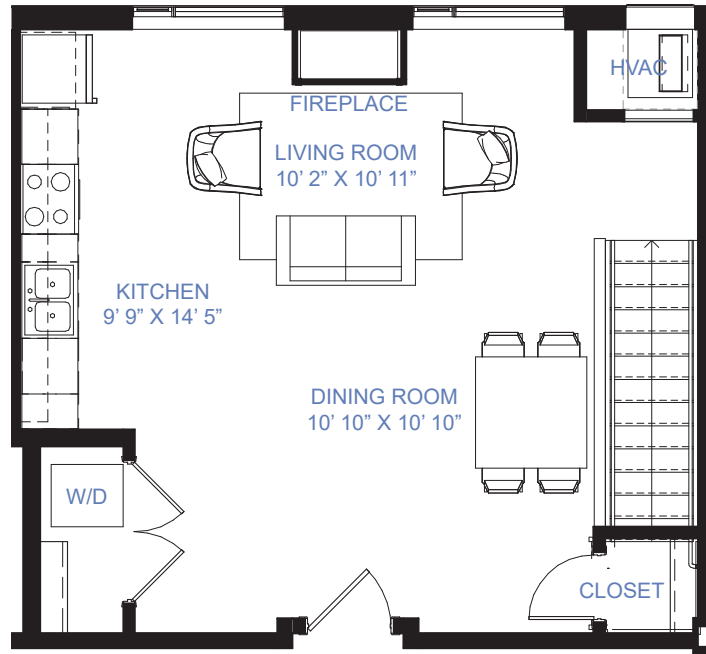

Residence C-1
Floor 1 & 2

Split-Level Townhouse
1,367 sf
2 Bedrooms
2 Baths

A Fine Associates
Managed Property

UPPER LEVEL

LOWER LEVEL