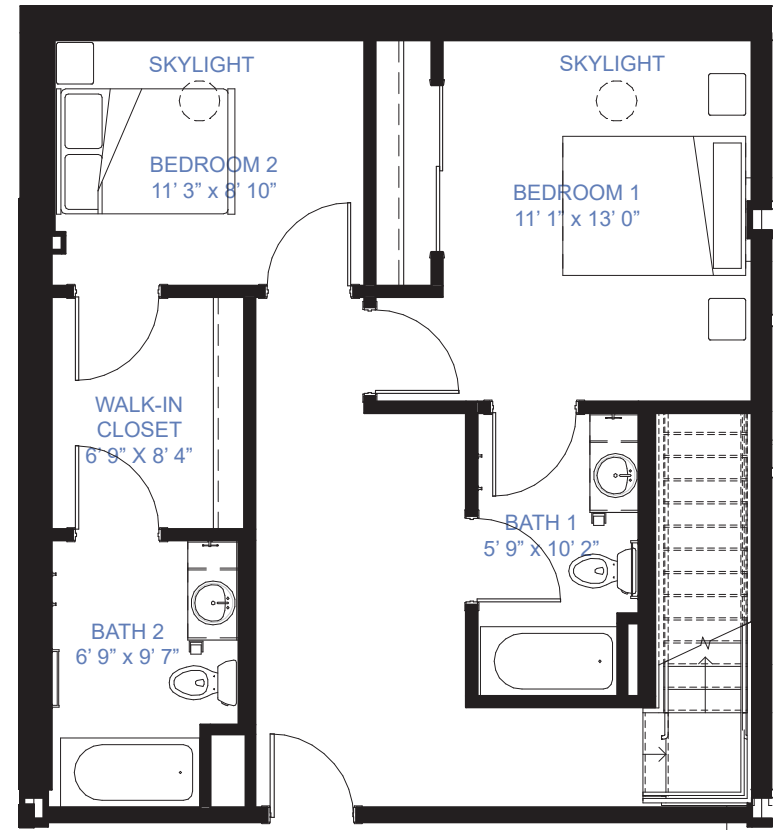

Residence C-1
Floor 1 & 2

Split-Level Townhouse
1,367 sf
2 Bedrooms
2 Baths

A Fine Associates
Managed Property

UPPER LEVEL

LOWER LEVEL